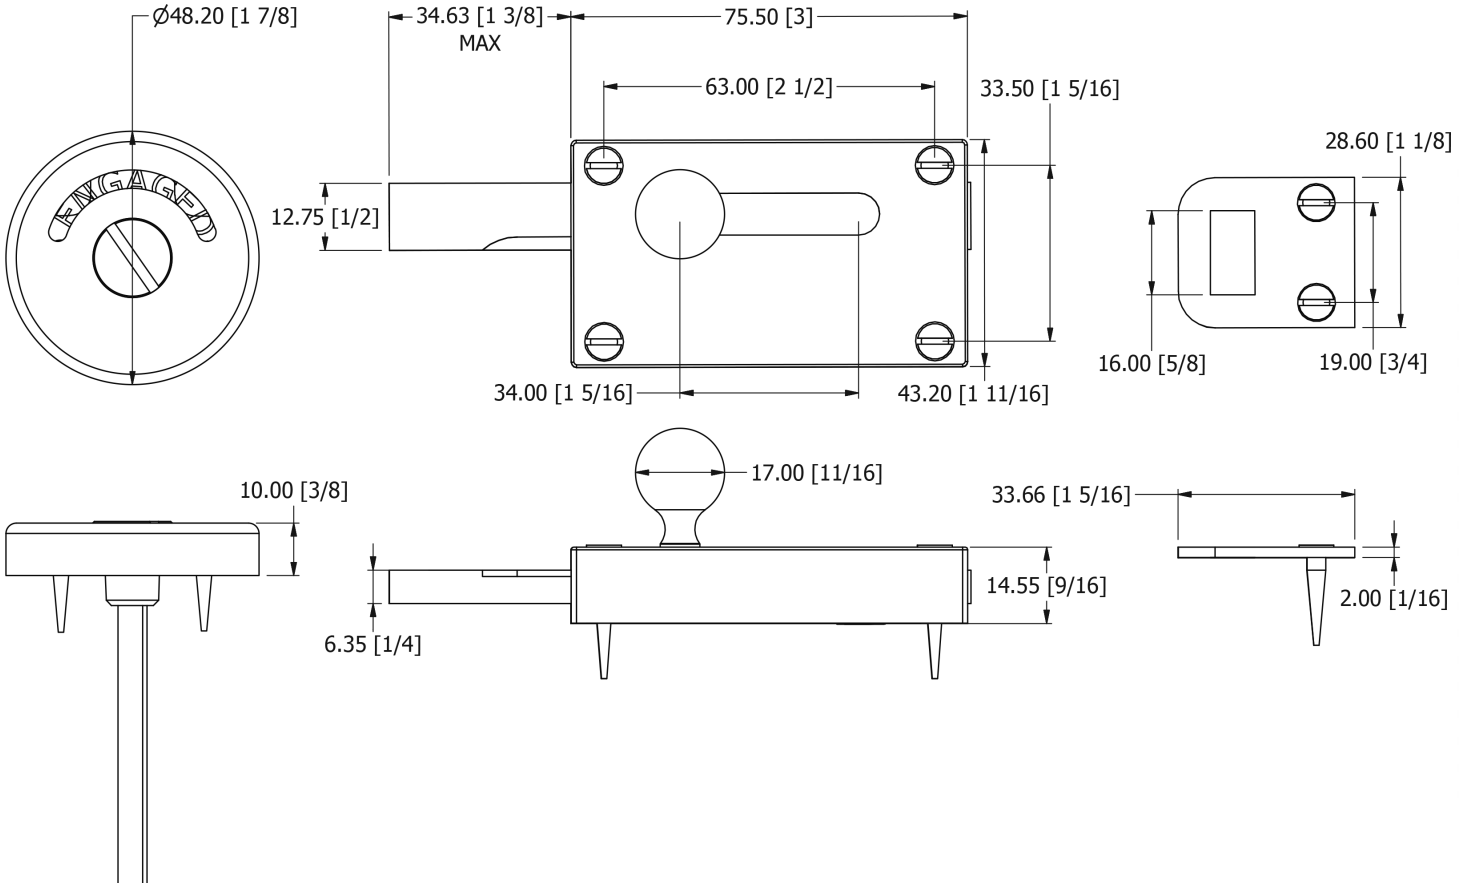

# SAMUEL HEATH

Product Number: P7303

Description: Indicator bolt

## Technical information

Indicator Ø: 48mm

Main Body: 75mm x 43mm

## Specification Drawing