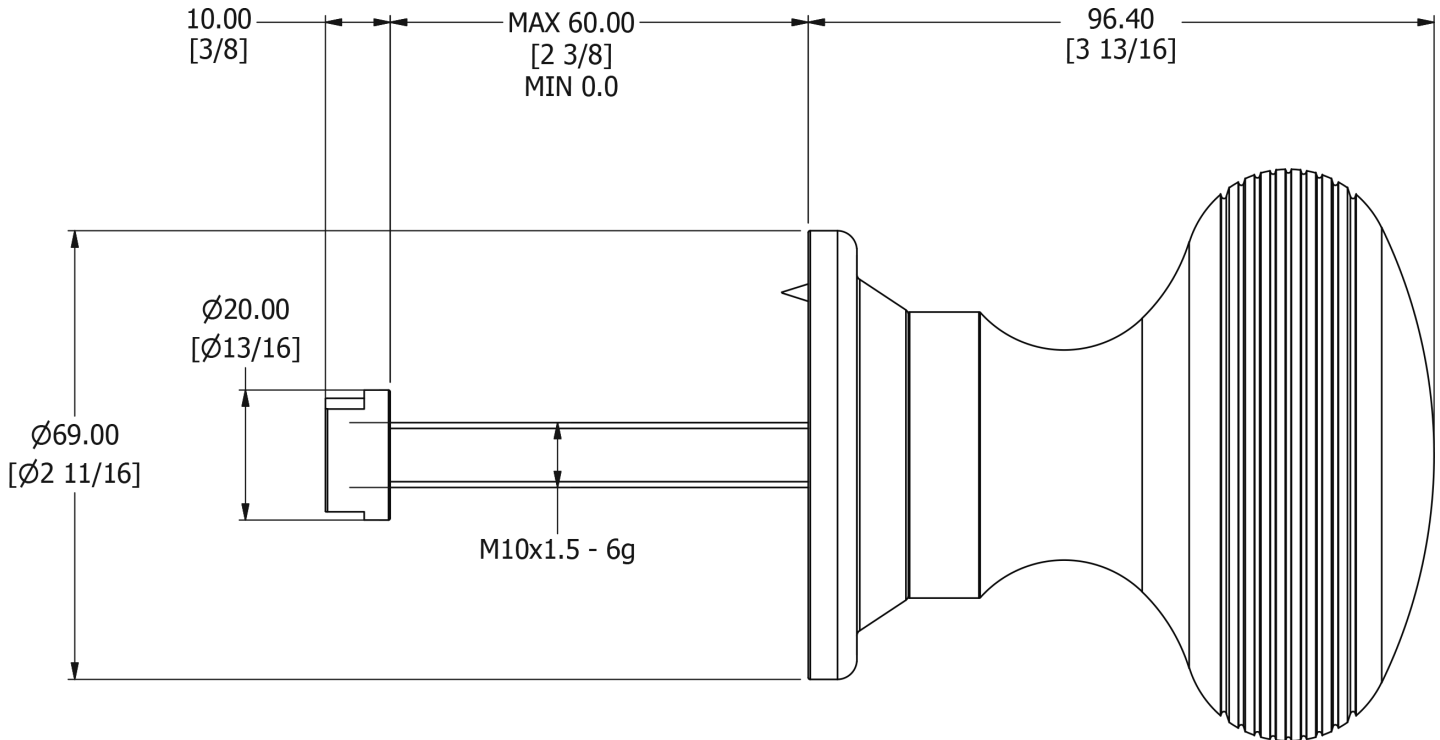

# SAMUEL HEATH

**Product Number:** P2134-A

**Description:** Snowden Centre door knob, 69mm rose Ø

## Technical information

Knob Ø: 88mm

Rose Ø: 69mm

## Specification Drawing