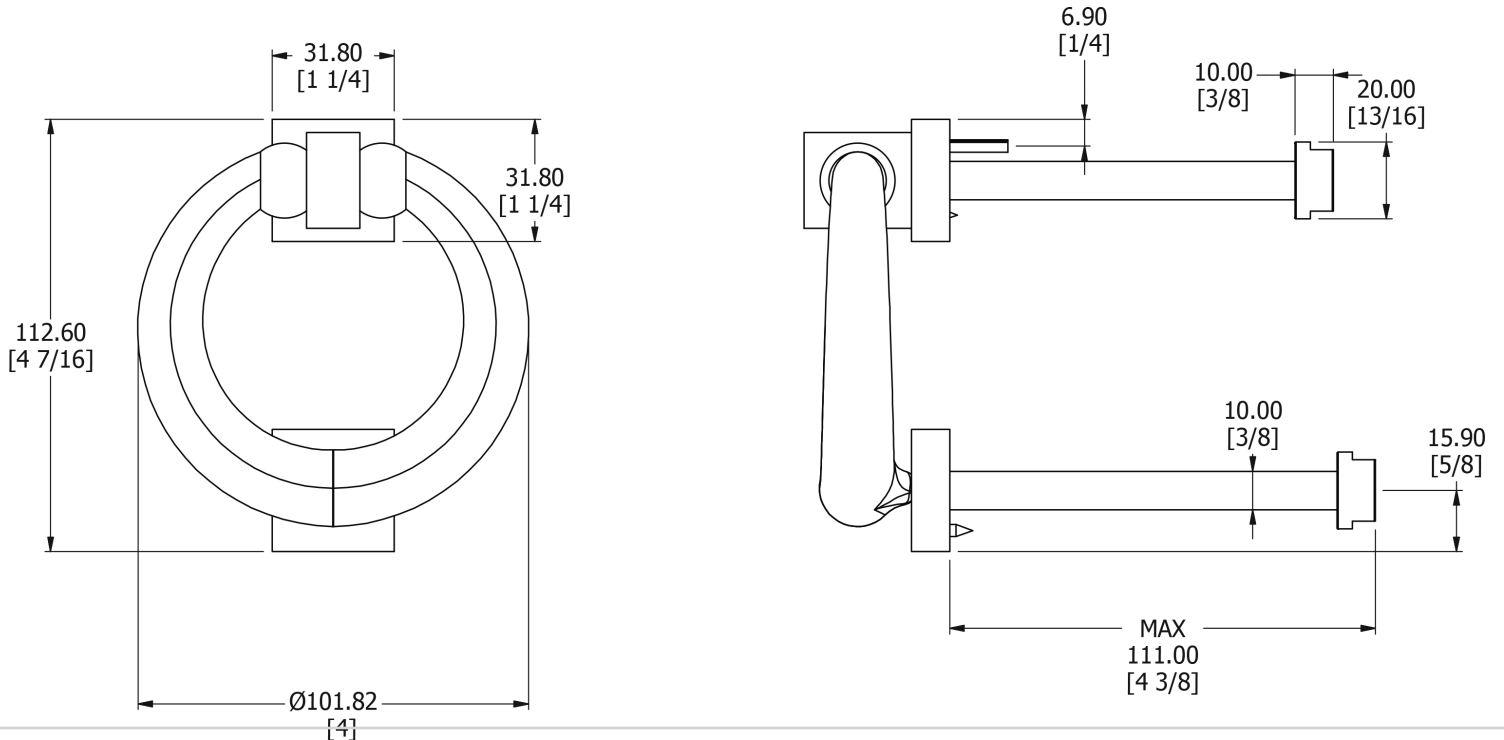

SAMUEL HEATH

Product Number: P7007

Description: Ring door knocker

Technical information

Overall Height: 113mm

Width: 101mm

Finishes Available

Chrome Plate

Brushed Gold Matt

Brushed Gold
Unlacquered

Specification Drawing

UK Customer Service

Leopold Street
Birmingham
B12 0UJ
Tel: +44 121 766 4200
Email: info@samuel-heath.com

US Customer Service

Federal I.D. No. 58-1504682
Email: usa@samuel-heath.com