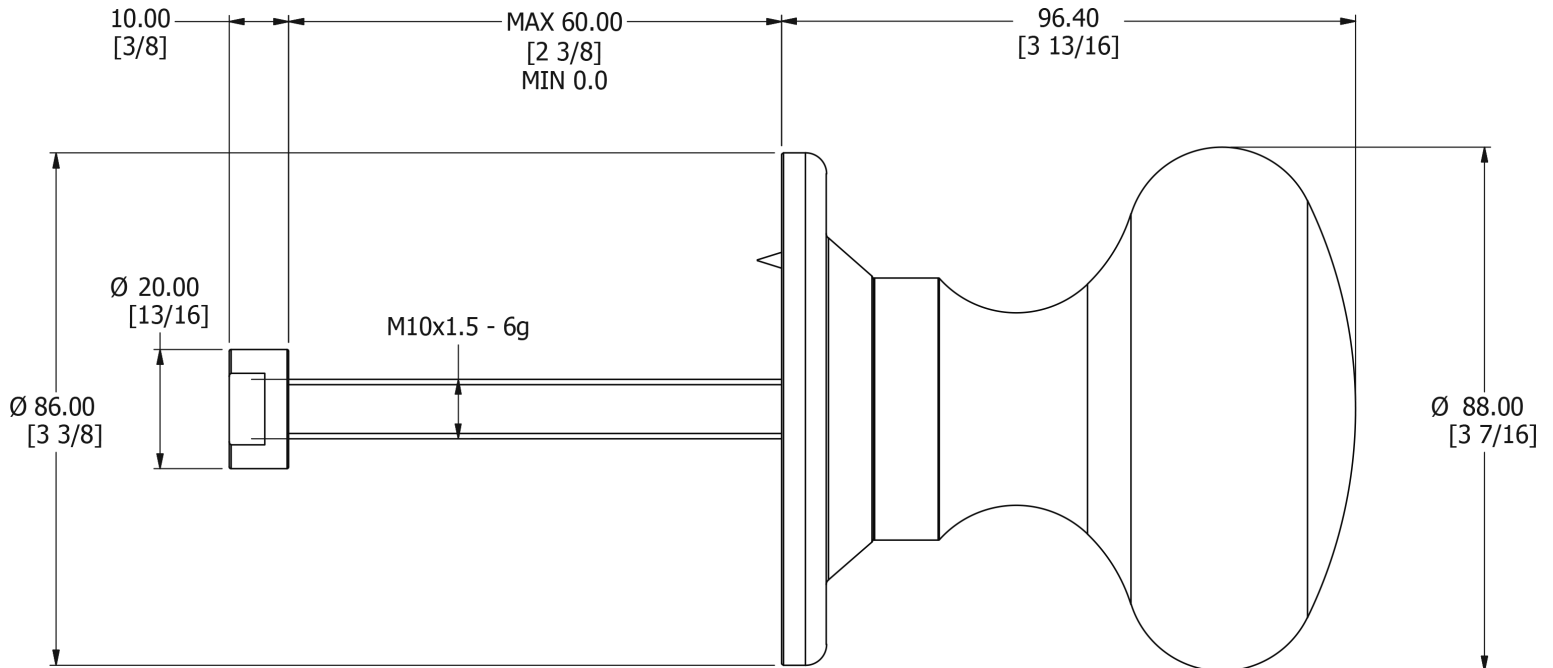

Specification Drawing

UK Customer Service

Leopold Street
Birmingham
B12 0UJ
Tel: +44 121 766 4200
Email: info@samuel-heath.com

US Customer Service

Federal I.D. No. 58-1504682
Email: usa@samuel-heath.com

Specification Enquiries

Design Centre Chelsea Harbour
1st Floor, North Dome, London
SW10 0XE
Tel: 020 7352 0249
Email: showroom@samuel-heath.com

1-21/05/2024