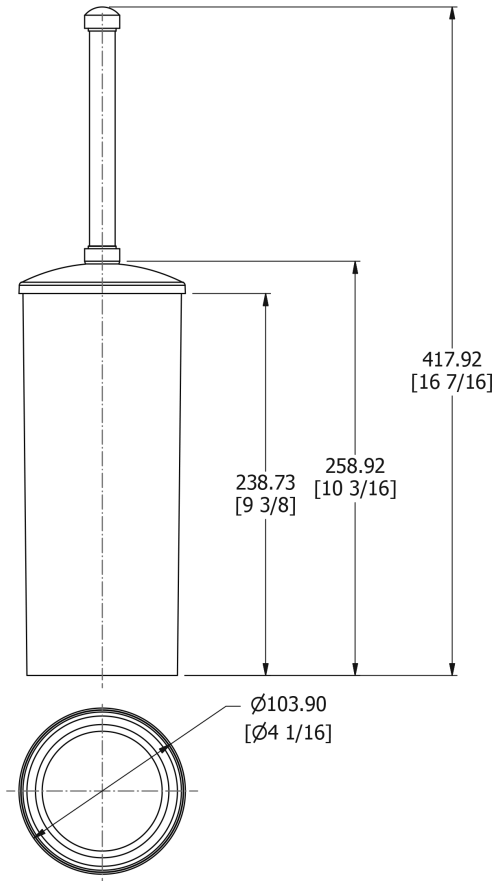

# SAMUEL HEATH

**Product Number:** L49

**Description:** Toilet brush with ceramic container

## Specification Drawing