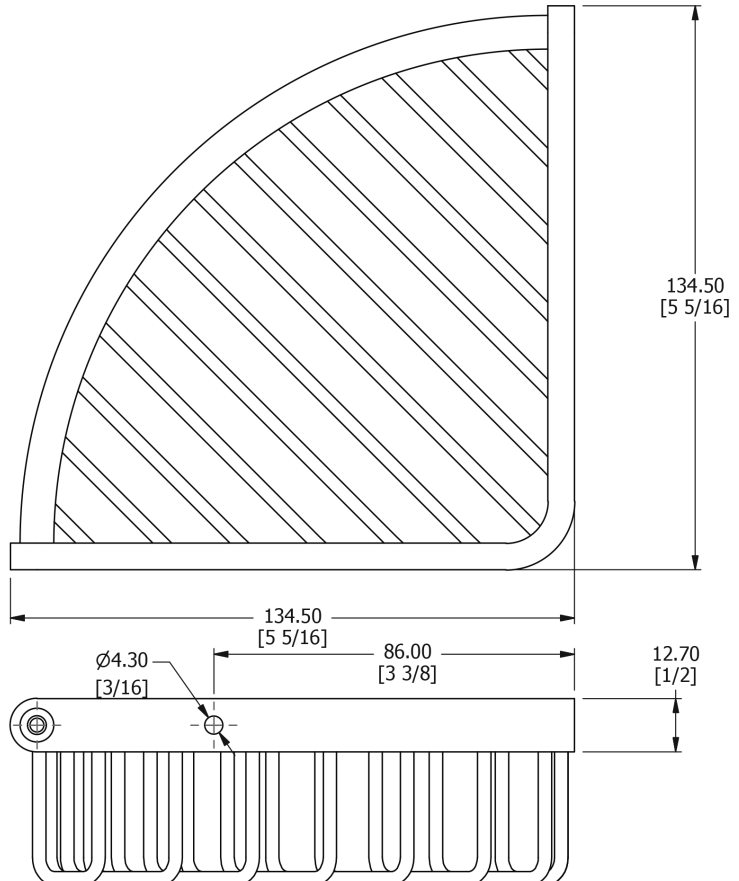

SAMUEL HEATH

Product Number: N36-CP

Description: Corner shower basket with visible fix, 134mm W x 44mm D

Finishes Available

Chrome Plate

Polished Nickel

Non Lacquered
Brass

Antique Gold

Stainless Steel
Finish

Country Bronze

Polished Brass

Brushed Gold
Unlacquered

Specification Drawing

UK Customer Service

Leopold Street
Birmingham
B12 0UJ
Tel: +44 121 766 4200
Email: info@samuel-heath.com

US Customer Service

Federal I.D. No. 58-1504682
Email: usa@samuel-heath.com

Specification Enquiries

Design Centre Chelsea Harbour
1st Floor, North Dome, London
SW10 0XE
Tel: 020 7352 0249
Email: showroom@samuel-heath.com

1-20/11/2024