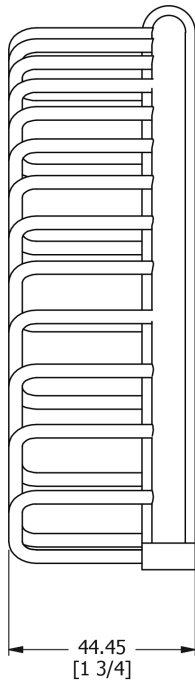

SAMUEL HEATH

Product Number: N36-CP

Description: Corner shower basket with visible fix, 134mm W x 44mm D

Finishes Available

Chrome Plate

Polished Nickel

Non Lacquered
Brass

Antique Gold

Stainless Steel
Finish

Country Bronze

Polished Brass

Brushed Gold
Unlacquered

Specification Drawing

UK Customer Service

Leopold Street
Birmingham
B12 0UJ
Tel: +44 121 766 4200
Email: info@samuel-heath.com

US Customer Service

Federal I.D. No. 58-1504682
Email: usa@samuel-heath.com

Specification Enquiries

Design Centre Chelsea Harbour
1st Floor, North Dome, London
SW10 0XE
Tel: 020 7352 0249
Email: showroom@samuel-heath.com

1-20/11/2024