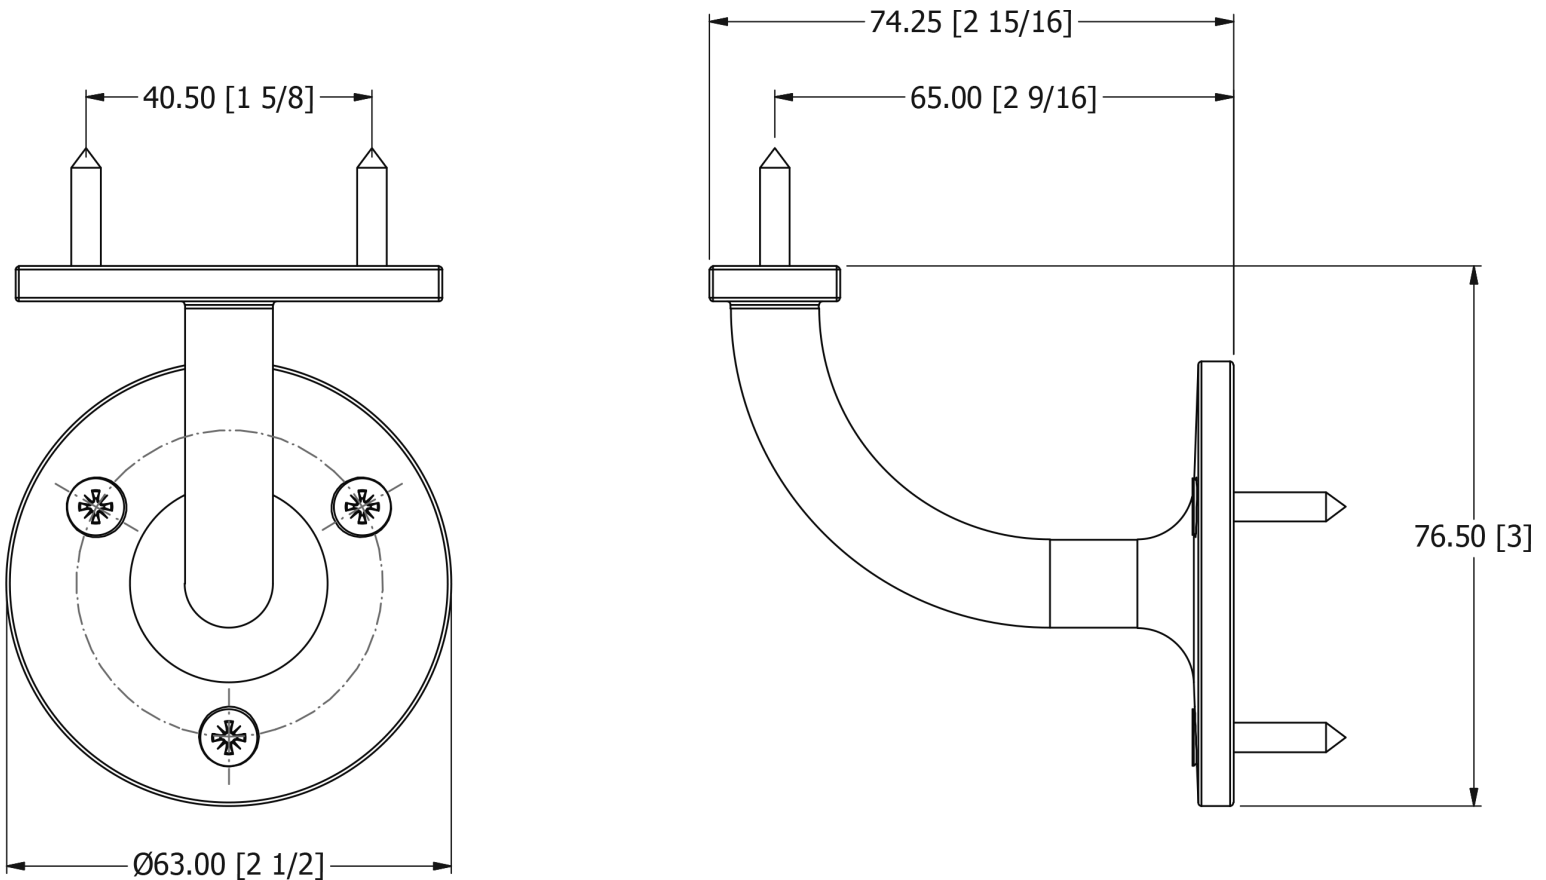

Specification Drawing

UK Customer Service

Leopold Street
Birmingham
B12 0UJ
Tel: +44 121 766 4200
Email: info@samuel-heath.com

US Customer Service

Federal I.D. No. 58-1504682
Email: usa@samuel-heath.com

Specification Enquiries

Design Centre Chelsea Harbour
1st Floor, North Dome, London
SW10 0XE
Tel: 020 7352 0249
Email: showroom@samuel-heath.com

1-20/11/2024